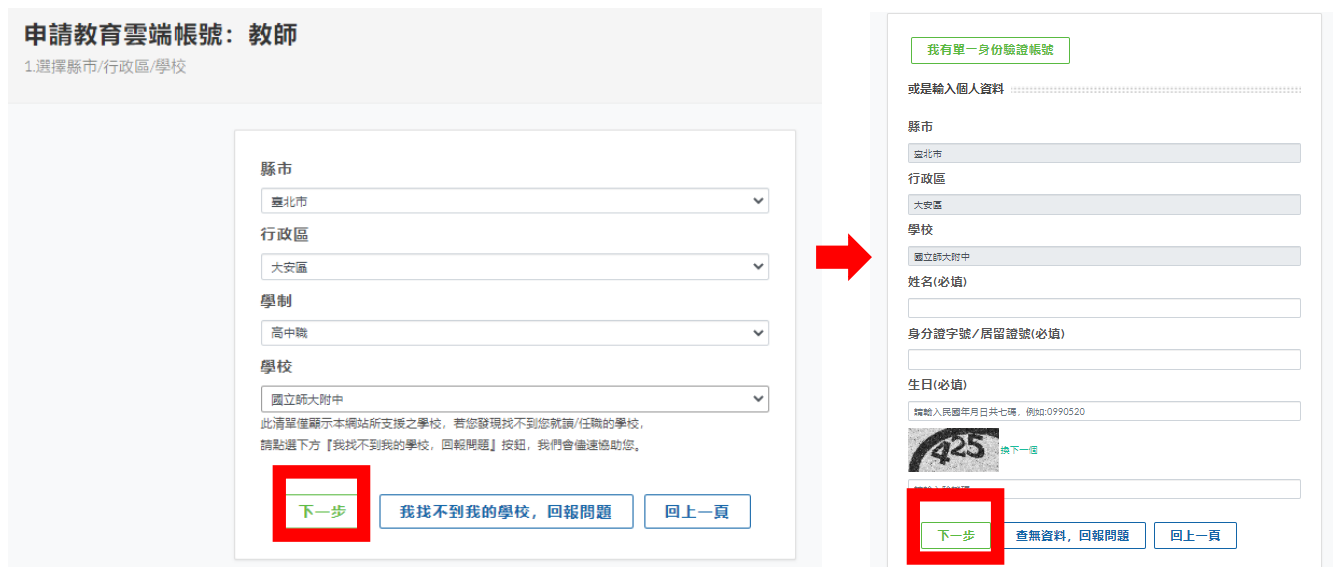

5. 選好基本資料，點選「下一步」→輸入基本資料及驗證碼，點選「下一步」